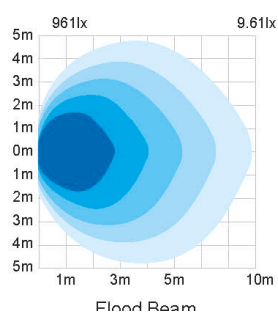

DATA SHEET

PM-2101

150mm LED scene light

Images

Dimensions

Beam pattern

Specifications

Functions:	150mm LED scene light
LEDs:	52 x 1W Osram LEDs
Lens colour:	Clear
Beam pattern:	Flood
Output:	Effective lumens: 2296
Certifications:	ECE R10
Dimensions:	150mm x 47mm x 39.5mm (45° angle)
Voltage:	10-40Vdc
IP rating:	IP68
Operating temperature:	-30°C to +50°C
Mounting:	Installed using screws
Wiring:	240mm cable terminated in partially stripped wires Red = positive Black = negative
Power rating:	19W
Current draw:	1.54A @ 12V / 0.8A @ 24V
Reverse polarity protection:	Yes
Warranty:	3 years

Materials

Lens:	Polycarbonate
Base:	Aluminium base/housing with rubber gasket

Part number

PM-2101	150mm LED scene light - flood pattern
---------	---------------------------------------