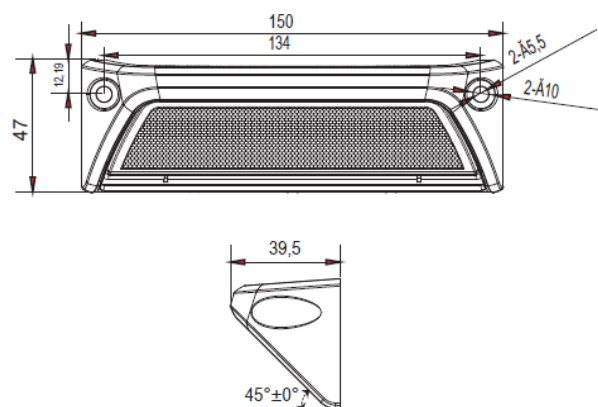

DATA SHEET

PM-2101

150mm LED scene light

Images

Dimensions

Beam pattern

Specifications

Functions:	150mm LED scene light
LEDs:	52 x 1W Osram LEDs
Lens colour:	Clear
Beam pattern:	Flood
Output:	Effective lumens: 2296
Certifications:	ECE R10
Dimensions:	150mm x 47mm x 39.5mm (45° angle)
Voltage:	10-40Vdc
IP rating:	IP68
Operating temperature:	-30°C to +50°C
Mounting:	Installed using screws
Wiring:	240mm cable terminated in partially stripped wires Red = positive Black = negative
Power rating:	19W
Current draw:	1.54A @ 12V / 0.8A @ 24V
Reverse polarity protection:	Yes
Warranty:	3 years

Materials

Lens:	Polycarbonate
Base:	Aluminium base/housing with rubber gasket

Part number

PM-2101	150mm LED scene light - flood pattern
---------	---------------------------------------