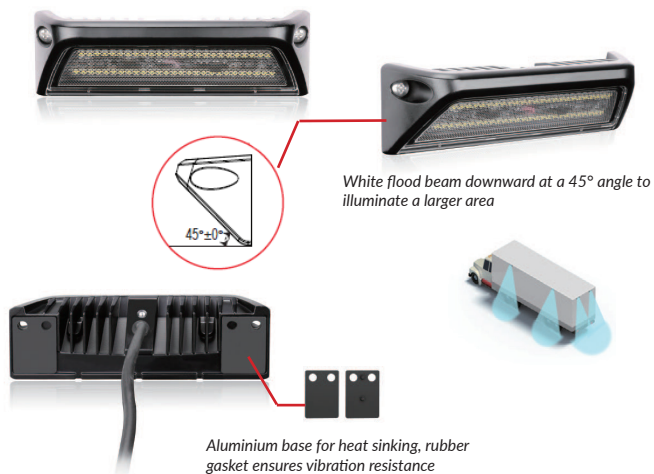

DATA SHEET

PM-2101

150mm LED scene light

Images

Dimensions

Beam pattern

Specifications

Functions:	150mm LED scene light
LEDs:	52 x 1W Osram LEDs
Lens colour:	Clear
Beam pattern:	Flood
Output:	Effective lumens: 2296
Certifications:	ECE R10
Dimensions:	150mm x 47mm x 39.5mm (45° angle)
Voltage:	10-40Vdc
IP rating:	IP68
Operating temperature:	-30°C to +50°C
Mounting:	Installed using screws
Wiring:	240mm cable terminated in partially stripped wires Red = positive Black = negative
Power rating:	19W
Current draw:	1.54A @ 12V / 0.8A @ 24V
Reverse polarity protection:	Yes
Warranty:	3 years

Materials

Lens:	Polycarbonate
Base:	Aluminium base/housing with rubber gasket

Part number

PM-2101	150mm LED scene light - flood pattern
---------	---------------------------------------